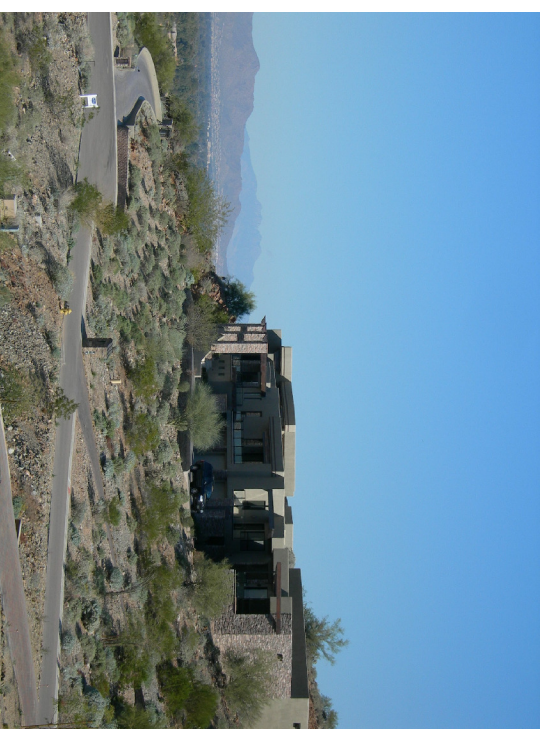

VLDR CHARACTER

VLDR CHARACTER